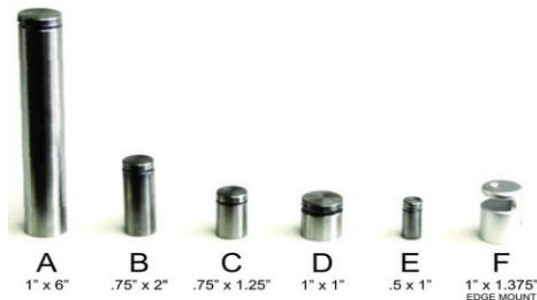

MOUNTING BRACKETS

Mounting Brackets & Hangers

Aluminum Brackets White Powder Coated (1/4 or 1/2 or 3/4")	5.06
Sign Hangers (1/2" may be expanded to 3/4" for thicker panels)	4.79

HOOK & LOOP

Hook & Loop (compare to Velcro™)

Hook (3/4" x 25 yards)	33.76
Loop (3/4" x 25 yards)	33.76
Per foot combined hook & loop	1.98

STANDOFFS

Aluminum Standoffs

A. 1" wide x 6" tall	6.78
B. .75 wide x 2" tall	5.57
C. .7" wide x 1.3" tall	4.65
D. 1" wide x 1" tall	4.96
E. .5" wide x 1" tall	4.36
F. 1"wide X 1.375" tall (Standoff Edge)	11.62
G. .75"wide X 1" tall (Not Pictured)	4.96