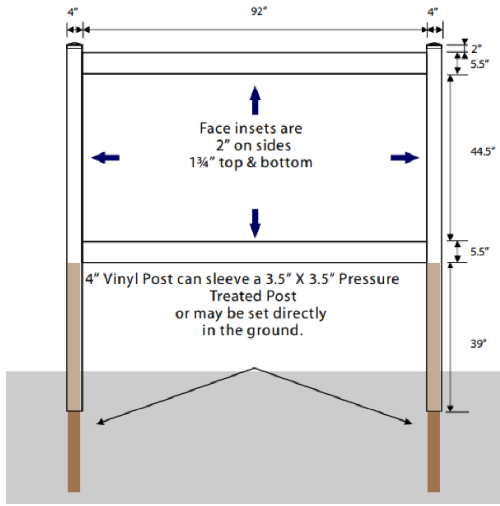

POST & PANEL KITS

Vinyl Post & Panel Kits

Our Post & Panel Kits are manufactured from heavy duty, long lasting, virgin white vinyl. They are easy to assemble, are maintenance free and resist rotting, rusting, warping, and twisting. These kits are available in your choice of 3' and 4' panel heights and will accommodate up to an 8' wide sign panel. Our panel is a 6mm white poly-metal and is included with each kit. Each kit includes 2 each 8' Rails, 2 each 8' Posts, 16 screws, 2 Post Caps, and 1 ea. 8' Aluminum H-Bar Reinforcement (placed in lower rail), 6mm ACM panel.

3' Tall Insert up to 8' wide <i>(Fixed Height but adjustable width)</i>	225.00
4' Tall Insert up to 8' wide <i>(Fixed Height but adjustable width)</i>	225.00